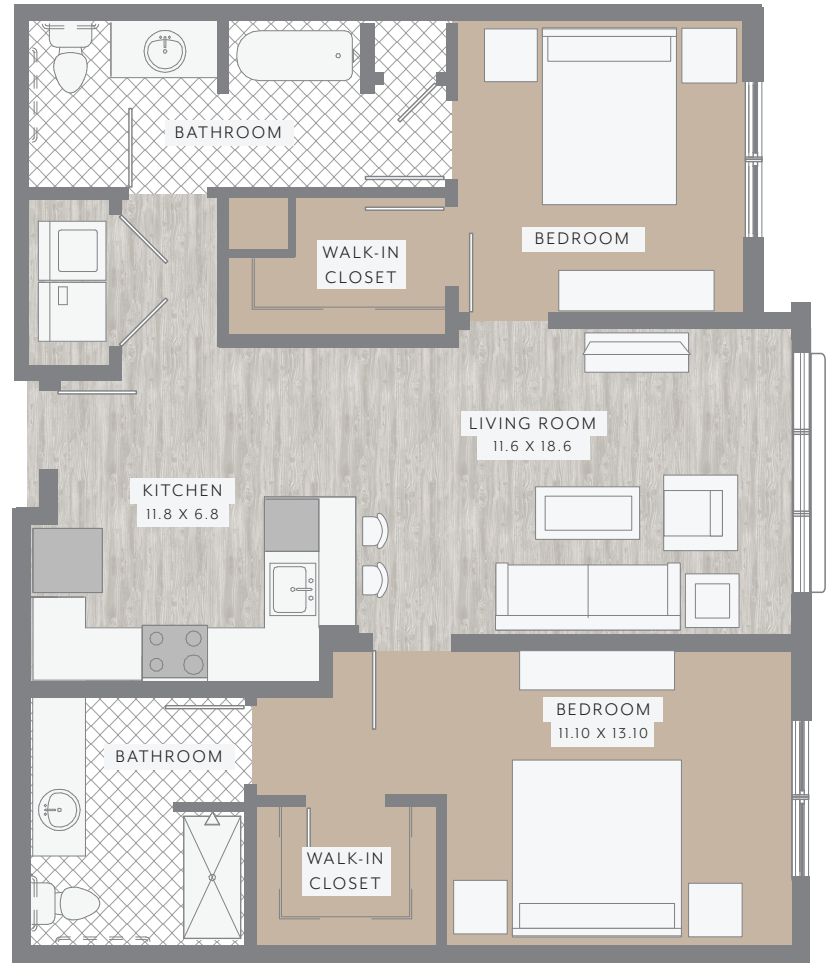

FLOOR PLAN

MERION

TWO BEDROOM

SQUARE FEET: 1038-1172

RESIDENCE FEATURES:

- Full size washer/dryer
- Smart thermostat
- Whirlpool Energy Star stainless steel appliances
- Granite countertops
- Contemporary shaker wood cabinets
- Under-cabinet lighting
- Super Efficient Samsung HVAC
- Gas Cooking

CONTACT:

335BALA.COM

info@335bala.com

B12.0

Floor plans and terms are subject to change. Square footage is approximate. All renderings, maps, landscaping, elevations and plans are artist conceptions and are not to scale. The developer/builder reserves the right in its sole discretion to make modifications to maps, plans, renderings, specifications, materials, features or colors without notice. Plans, prices, descriptions and amenities are subject to change without notice.