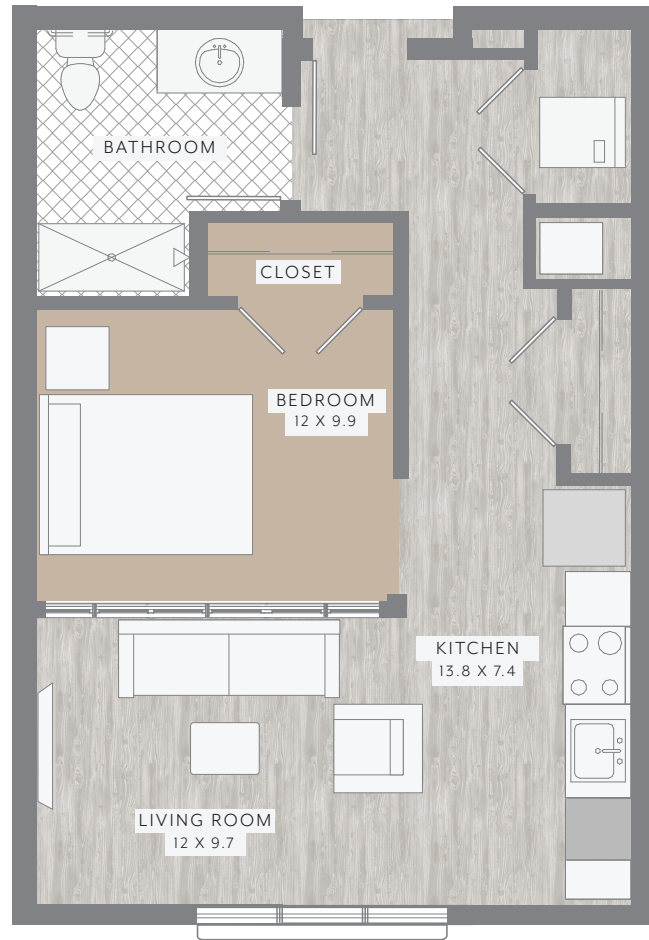

FLOOR PLAN

BELMONT

JR. ONE BEDROOM

SQUARE FEET: 580

RESIDENCE FEATURES:

- Full size washer/dryer
- Smart thermostat
- Whirlpool Energy Star stainless steel appliances
- Granite countertops
- Contemporary shaker wood cabinets
- Under-cabinet lighting
- Super Efficient Samsung HVAC
- Gas Cooking

CONTACT:

335BALA.COM

info@335bala.com

A0.0

Floor plans and terms are subject to change. Square footage is approximate. All renderings, maps, landscaping, elevations and plans are artist conceptions and are not to scale. The developer/builder reserves the right in its sole discretion to make modifications to maps, plans, renderings, specifications, materials, features or colors without notice. Plans, prices, descriptions and amenities are subject to change without notice.